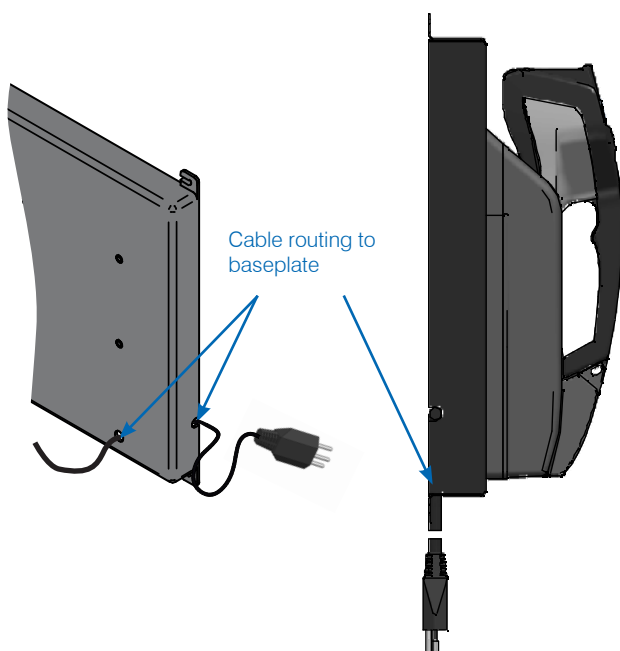

5-fold charging station for FlashLED 2

Wall charging station for five FlashLED, with integrated power supply 230VAC, 52W including 3m connection cable, 3x1mm² with plug T12, ready for connection.

Technical Data

- Power supply: 230 VAC (88 - 264 VAC)
- Protection category: IP20
- IP rating: II
- Dimensions (H×W×D)
  - Lamp excl. charging station: 276x149×95 mm
  - Lamp incl. charging station: 332x149×106 mm
  - 5-fold charging station incl. lamps: 400×760×140 mm
- Weight
  - Baseplate incl. charging station: approx. 5 kg
- Baseplate: steel, black powder coated

Cable routing