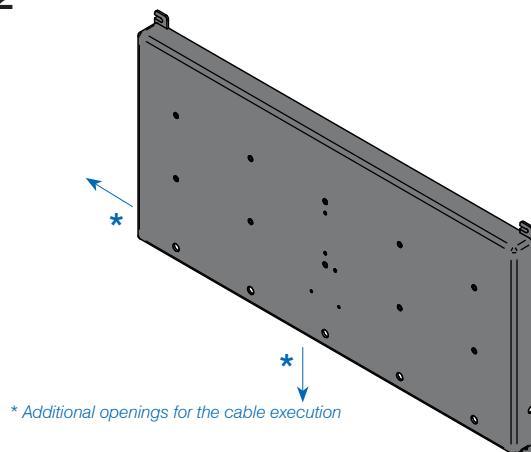

5-fold charging station for FlashLED 2

Wall charging station for five FlashLED, with integrated power supply 230VAC, 52W including 3m connection cable, 3x1mm² with plug T12, ready for connection.

Technical Data

- Power supply: 230 VAC (88 - 264 VAC)
- Protection category: IP20
- IP rating: II
- Dimensions (H×W×D)
 - Lamp excl. charging station: 276x149×95 mm
 - Lamp incl. charging station: 332x149×106 mm
 - 5-fold charging station incl. lamps: 400×760×140 mm
- Weight
 - Baseplate incl. charging station: approx. 5 kg
- Baseplate: steel, black powder coated

Cable routing

* Additional openings for the cable execution

Art.-Nr.	Designation
✓ 164525	Wall mounted charging station for 5 FlashLED (without FlashLED), incl. 3m connection cable, plug T12

✓ from stock, offer subject to prior sale