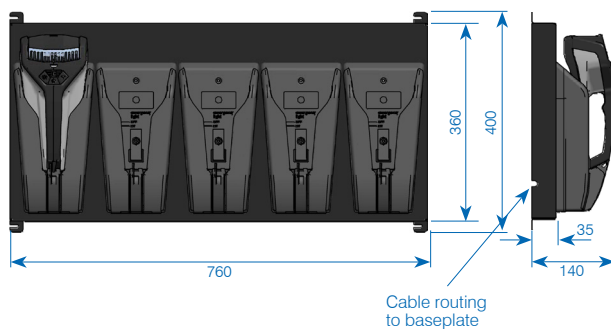

5-fold charging station for FlashLED 2

Wall charging station for five FlashLED, with integrated power supply 230VAC, 52W including 3m connection cable, 3x1mm² with plug T12, ready for connection.

Technical Data

- Power supply: 230 VAC (88 - 264 VAC)
- Protection category: IP20
- IP rating: II
- Dimensions (H×W×D)
 - Lamp excl. charging station: 276x149×95 mm
 - Lamp incl. charging station: 332x149×106 mm
 - 5-fold charging station incl. lamps: 400×760×140 mm
- Weight
 - Baseplate incl. charging station: approx. 5 kg
- Baseplate: steel, black powder coated

Cable routing

* Additional openings for the cable execution

Art.-Nr.	Designation
✓ 164525	Wall mounted charging station for 5 FlashLED (without FlashLED), incl. 3m connection cable, plug T12

✓ from stock, offer subject to prior sale