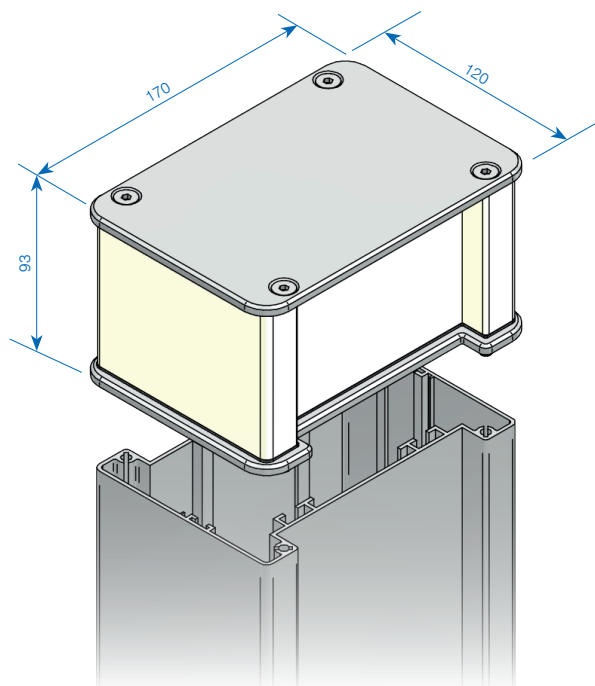

ES-LED power column

Item no. 860409

Item no. 860412

In general

The ES luminaire head, made from satinised PMMA plastic, is included in the standard GIFAS ES 160 power column range. LED light in two colour variants (cold white and warm white). Pre-wired and ready for connection.

Features

- direct mains supply connection (no power supply unit needed)
- 360° light distribution
- can be used for the entire ES 160 range
- retrofit equipping possible
- 2 light colour variants available
- high light efficiency
- low power consumption
- long lifetime
- vibration-resistant
- immediate light output
- Light unit made from solid PMMA material, therefore extremely robust

Technical Data

Operating voltage:	230VAC
Electric power supply:	power supply
Illuminant:	1×4.5W LED-Modul
Operating output:	4.5W
Light output:	84.4lm/W
Lighting current:	380lm
Colour temperature (beam angle):	3'000K/4'200K
Protection category:	IP54
Protection class:	I (Protective conductor)
Temperature range operation:	-20°C to +40°C
Dimensions (L×W×H):	170×120×93mm
Weight:	1.9kg
Light unit material:	PMMA satinised
Decorative feature material:	aluminium anodised

Power column

Item no.	Description
172615	Power column ES 160, aluminium anodised, height 400 mm , lighting LED warm white
174008	Power column ES 160, aluminium anodised, height 400 mm , lighting LED cool white
174011	Power column ES 160, aluminium anodised, height 600 mm , lighting LED warm white
174012	Power column ES 160, aluminium anodised, height 600 mm , lighting LED cool white