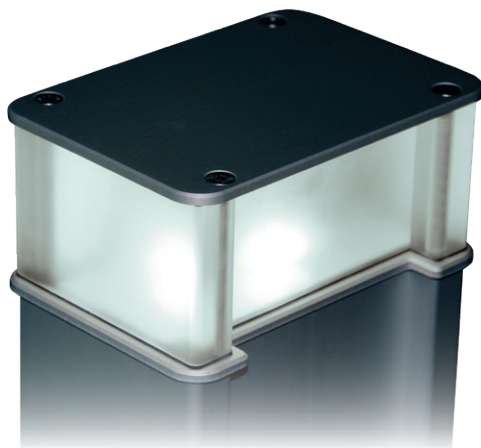

ES-LED power column

Item no. 860409

Item no. 860412

In general

The ES luminaire head, made from satinised PMMA plastic, is included in the standard GIFAS ES 160 power column range. LED light in two colour variants (cold white and warm white). Pre-wired and ready for connection.

Features

- direct mains supply connection (no power supply unit needed)
- 360° light distribution
- can be used for the entire ES 160 range
- retrofit equipping possible
- 2 light colour variants available
- high light efficiency
- low power consumption
- long lifetime
- vibration-resistant
- immediate light output
- Light unit made from solid PMMA material, therefore extremely robust

Technical Data

Operating voltage:	230VAC
Electric power supply:	power supply
Illuminant:	1×4.5W LED-Modul
Operating output:	4.5W
Light output:	84.4lm/W
Lighting current:	380lm
Colour temperature (beam angle):	3'000K/4'200K
Protection category:	IP54
Protection class:	I (Protective conductor)
Temperature range operation:	-20°C to +40°C
Dimensions (L×W×H):	170×120×93mm
Weight:	1.9kg
Light unit material:	PMMA satinised
Decorative feature material:	aluminium anodised

Item no.	Description
860409	ES-LED luminaire head, cool white , for ES 160 alu column
860412	ES-LED luminaire head, warm white , for ES 160 alu column

In general

The GIFAS ES-LED power column, comprising a ES 160 energy column with an attached ES-LED luminaire head. A standard range is available ex stock, or can be provided at short notice.