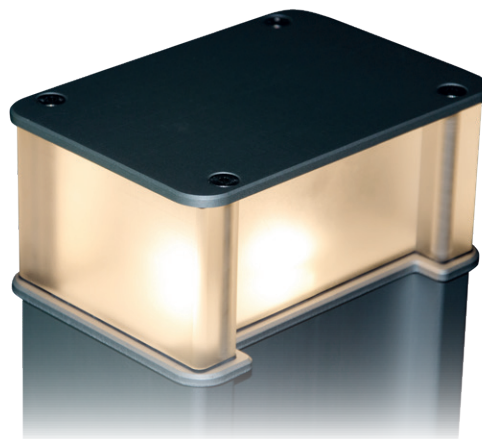

ES-LED power column

Item no. 860409

Item no. 860412

In general

The ES luminaire head, made from satinised PMMA plastic, is included in the standard GIFAS ES 160 power column range. LED light in two colour variants (cold white and warm white). Pre-wired and ready for connection.

Features

- direct mains supply connection (no power supply unit needed)
- 360° light distribution
- can be used for the entire ES 160 range
- retrofit equipping possible
- 2 light colour variants available
- high light efficiency
- low power consumption
- long lifetime
- vibration-resistant
- immediate light output
- Light unit made from solid PMMA material, therefore extremely robust

Technical Data

Operating voltage:	230VAC
Electric power supply:	power supply
Illuminant:	1×4.5W LED-Modul
Operating output:	4.5W
Light output:	84.4lm/W
Lighting current:	380lm
Colour temperature (beam angle):	3'000K/4'200K
Protection category:	IP54
Protection class:	I (Protective conductor)
Temperature range operation:	-20°C to +40°C
Dimensions (L×W×H):	170×120×93mm
Weight:	1.9kg
Light unit material:	PMMA satinised
Decorative feature material:	aluminium anodised

Item no.	Description
860409	ES-LED luminaire head, cool white , for ES 160 alu column
860412	ES-LED luminaire head, warm white , for ES 160 alu column

In general

The GIFAS ES-LED power column, comprising a ES 160 energy column with an attached ES-LED luminaire head. A standard range is available ex stock, or can be provided at short notice.