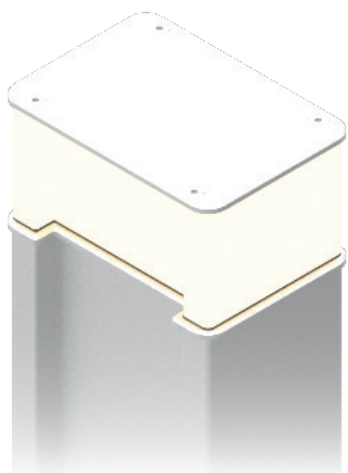

ES-LED power column

Item no. 860409

Item no. 860412

In general

The ES luminaire head, made from satinised PMMA plastic, is included in the standard GIFAS ES 160 power column range. LED light in two colour variants (cold white and warm white). Pre-wired and ready for connection.

Features

- direct mains supply connection (no power supply unit needed)
- 360° light distribution
- can be used for the entire ES 160 range
- retrofit equipping possible
- 2 light colour variants available
- high light efficiency
- low power consumption
- long lifetime
- vibration-resistant
- immediate light output
- Light unit made from solid PMMA material, therefore extremely robust

Technical Data

Operating voltage:	230VAC
Electric power supply:	power supply
Illuminant:	1×4.5W LED-Modul
Operating output:	4.5W
Light output:	84.4lm/W
Lighting current:	380lm
Colour temperature (beam angle):	3'000K/4'200K
Protection category:	IP54
Protection class:	I (Protective conductor)
Temperature range operation:	-20°C to +40°C
Dimensions (L×W×H):	170×120×93mm
Weight:	1.9kg
Light unit material:	PMMA satinised
Decorative feature material:	aluminium anodised

Item no.	Description
860409	ES-LED luminaire head, cool white , for ES 160 alu column
860412	ES-LED luminaire head, warm white , for ES 160 alu column

In general

The GIFAS ES-LED power column, comprising a ES 160 energy column with an attached ES-LED luminaire head. A standard range is available ex stock, or can be provided at short notice.