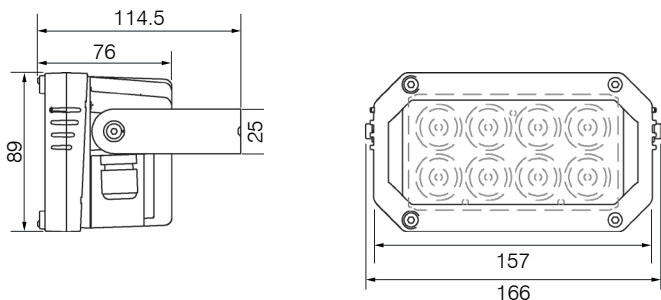

Technical Data

Operating voltage:	230 VAC/DC (+/-10%)
System performance:	17 W
Luminous flux:	1'200 lm
Light efficiency:	70 lm/W
Light temperature:	approx. 3'000 K (warm white) approx. 4'000 K (comfort white) approx. 6'000 K (cool white)
CRI-Index:	Ra > 80 (3'000 K) Ra > 75 (4'000 K) Ra > 70 (6'000 K)
Operating life:	> 50'000 h
Material housing:	aluminium
Housing colour:	gray
Cover:	2 mm polycarbonate
Protection category:	IP66
Protection class:	I
Temperature range:	-30°C to +50°C
Dimensions (L×W×H):	166×89×76 mm
Weight:	1'375 g (incl. cable)