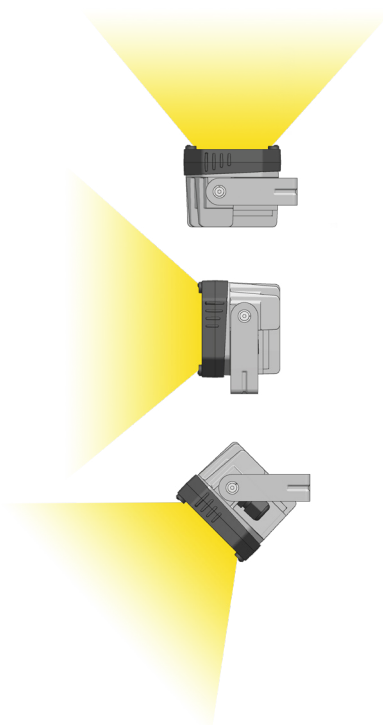

SYSTEMATIC QUALITY

SpotLED 230

SPOTLIGHT

Product information

GIFAS
ELECTRIC

09 | 07

The SpotLED 230 is used for a modern and effective lighting; in the outdoor area for gardens, facades, lighting of advertising panels, etc. In the interior used f.ex. for the room illumination (also indirectly) for workshops, workplaces, etc. mobile or fix installed. The spotlight can be operated in combination with a motion detector.

Technical Data

Operating voltage:	230 VAC/DC (+/-10%)
System performance:	17 W
Luminous flux:	1'200 lm
Light efficiency:	70 lm/W
Light temperature:	approx. 3'000 K (warm white) approx. 4'000 K (comfort white) approx. 6'000 K (cool white)
CRI-Index:	Ra > 80 (3'000 K) Ra > 75 (4'000 K) Ra > 70 (6'000 K)
Operating life:	> 50'000 h
Material housing:	aluminium
Housing colour:	gray
Cover:	2 mm polycarbonate
Protection category:	IP66
Protection class:	I
Temperature range:	-30°C to +50°C
Dimensions (L×W×H):	166×89×76 mm
Weight:	1'375 g (incl. cable)

Dimming

The spotlight can be dimmed with most of common phase angle control dimmers.

Light Colours

Standard light colours are cool white (approx. 6'000K), comfort white (approx. 4'000K) and warm white (approx. 3'000K).

Optics

3 different, optics Spot, Medium and Wide are available.

Set up / components

Types of mounting

Special features

This type of mounting is not suitable for outdoor areas (pressure compensation seal).

SpotLED with cable connection incl. bracket