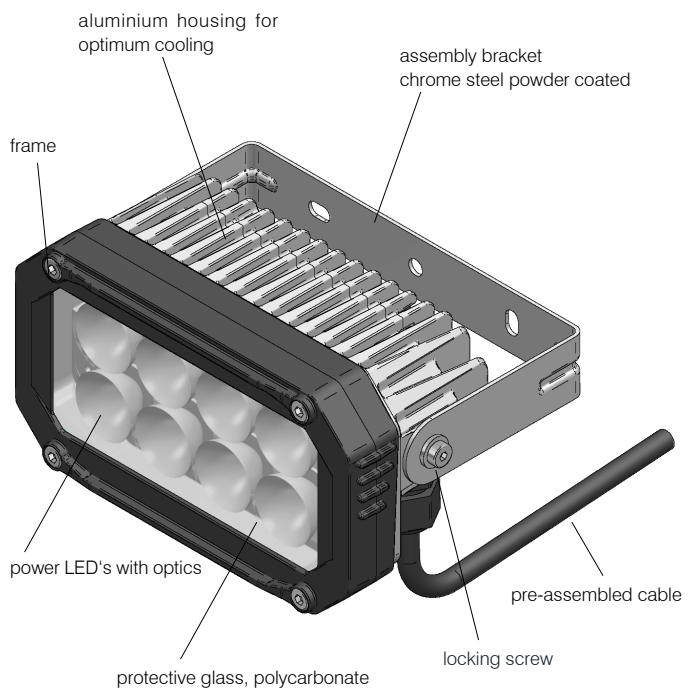

SYSTEMATIC QUALITY

SpotLED 230

SPOTLIGHT

Product information

GIFAS
ELECTRIC

09 | 07

The SpotLED 230 is used for a modern and effective lighting; in the outdoor area for gardens, facades, lighting of advertising panels, etc. In the interior used f.ex. for the room illumination (also indirectly) for workshops, workplaces, etc. mobile or fix installed. The spotlight can be operated in combination with a motion detector.

Features

- robust housing made of die cast aluminum, powder-coated gray
- bracket made of stainless steel, powder-coated gray
- works perfect even at low temperatures, no flickering
- resistant to vibrations

Dimming

The spotlight can be dimmed with most of common phase angle control dimmers.

Light Colours

Standard light colours are cool white (approx. 6'000K), comfort white (approx. 4'000K) and warm white (approx. 3'000K).

Optics

3 different, optics Spot, Medium and Wide are available.

Set up / components

Types of mounting

Special features

This type of mounting is not suitable for outdoor areas (pressure compensation seal).

SpotLED with cable connection incl. bracket