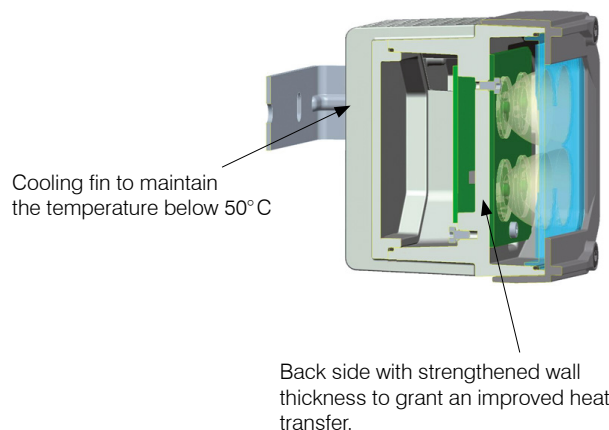

Technical Data

Operating voltage:	230 VAC/DC (+/-10%)
System performance:	17 W
Luminous flux:	1'200 lm
Light efficiency:	70 lm/W
Light temperature:	approx. 3'000 K (warm white) approx. 4'000 K (comfort white) approx. 6'000 K (cool white)
CRI-Index:	Ra > 80 (3'000 K) Ra > 75 (4'000 K) Ra > 70 (6'000 K)
Operating life:	> 50'000 h
Material housing:	aluminium
Housing colour:	gray
Cover:	2 mm polycarbonate
Protection category:	IP66
Protection class:	I
Temperature range:	-30°C to +50°C
Dimensions (L×W×H):	166×89×76 mm
Weight:	1'375 g (incl. cable)

Optics

3 different, optics Spot, Medium and Wide are available.

Set up / components

Types of mounting

Special features

This type of mounting is not suitable for outdoor areas (pressure compensation seal).

SpotLED with cable connection incl. bracket