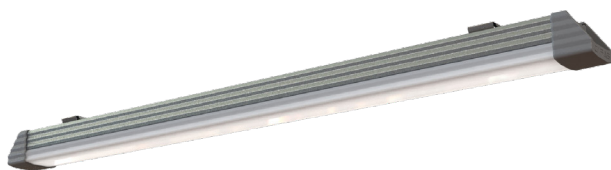

BetaLUXX

The LED ceiling light BetaLUXX is extremely robust with a high protection class of IP66. Because of the satinised glass the glare can be minimised but still guaranteeing an equal light distribution. The supplied mounting clips simplify installation. Because of this characteristics the BetaLUXX is versatile for utilisation in the industry and other fields harsh environments.

Technical Data

Voltage: 198 - 264 VAC (176 - 264 VDC)
 LED power: 20 W / 35 W / 55 W
 Luminous flux: 1'964 lm / 3'929 lm / 6'574 lm
 Light efficiency LED: 98.2 lm/W / 112 lm/W / 120 lm/W
 CRI-Index: Ra > 80
 Operating life LED: L70/B10 > 50'000 h
 Protection category: IP66
 Impact resistance: IK10
 Protection class: II
 Operating range of temperature: -25°C to +40°C
 Colour temperature: 3'000 K / 4'000 K / 5'000 K
 Beam angles: 120°
 Material housing: Aluminium
 Housing colour: grey
 Cover: polycarbonate
 UV resistance, halogen-free

Weight:
 - 20: 1'190 g
 - 40: 2'024 g
 - 60: 2'857 g

Dimensions H×L×W:
 - 20: 570×69.3×59.6 mm
 - 40: 1'046×69.3×59.6 mm
 - 60: 1'524×69.3×59.6 mm

Input voltage: Connection cable
 (not included with the lighting fixture)

Features

- high efficiency and uniformity of illuminance
- robust
- power-saving (low power/energy consumption with high light power)
- easy mounting with mounting clip (included in delivery)
- stainless spring steel (1.4301) mounting bracket
- pluggable
- with feed-through wiring