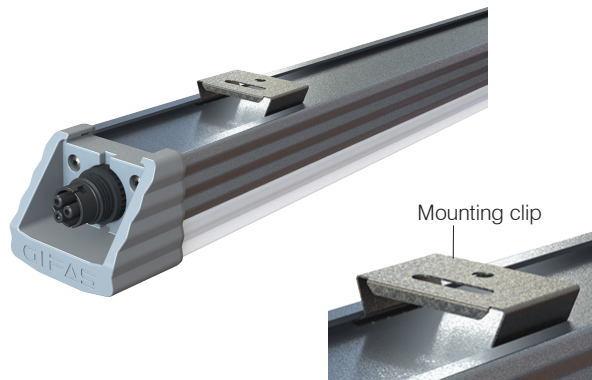

BetaLUXX

The LED ceiling light BetaLUXX is extremely robust with a high protection class of IP66. Because of the satinised glass the glare can be minimised but still guaranteeing an equal light distribution. The supplied mounting clips simplify installation. Because of this characteristics the BetaLUXX is versatile for utilisation in the industry and other fields harsh environments.

Technical Data

Voltage: 198 - 264 VAC (176 - 264 VDC)
 LED power: 20 W / 35 W / 55 W
 Luminous flux: 1'964 lm / 3'929 lm / 6'574 lm
 Light efficiency LED: 98.2 lm/W / 112 lm/W / 120 lm/W
 CRI-Index: Ra > 80
 Operating life LED: L70/B10 > 50'000 h
 Protection category: IP66
 Impact resistance: IK10
 Protection class: II
 Operating range of temperature: -25°C to +40°C
 Colour temperature: 3'000 K / 4'000 K / 5'000 K
 Beam angles: 120°
 Material housing: Aluminium
 Housing colour: grey
 Cover: polycarbonate
 UV resistance, halogen-free

Weight:
 - 20: 1'190 g
 - 40: 2'024 g
 - 60: 2'857 g

Dimensions H×L×W:
 - 20: 570×69.3×59.6 mm
 - 40: 1'046×69.3×59.6 mm
 - 60: 1'524×69.3×59.6 mm

Input voltage: Connection cable
 (not included with the lighting fixture)

Features

- high efficiency and uniformity of illuminance
- robust
- power-saving (low power/energy consumption with high light power)
- easy mounting with mounting clip (included in delivery)
- stainless spring steel (1.4301) mounting bracket
- pluggable
- with feed-through wiring