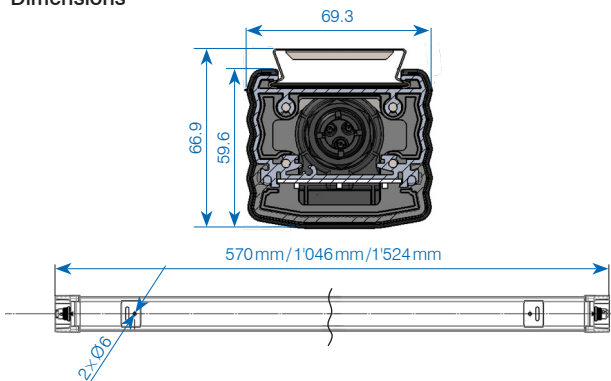

Technical Data

Voltage: 198 - 264 VAC (176 - 264 VDC)
 LED power: 20 W / 35 W / 55 W
 Luminous flux: 1'964 lm / 3'929 lm / 6'574 lm
 Light efficiency LED: 98.2 lm/W / 112 lm/W / 120 lm/W
 CRI-Index: Ra > 80
 Operating life LED: L70/B10 > 50'000 h
 Protection category: IP66
 Impact resistance: IK10
 Protection class: II
 Operating range of temperature: -25°C to +40°C
 Colour temperature: 3'000 K / 4'000 K / 5'000 K
 Beam angles: 120°
 Material housing: Aluminium
 Housing colour: grey
 Cover: polycarbonate
 UV resistance, halogen-free

Weight:
 - 20: 1'190 g
 - 40: 2'024 g
 - 60: 2'857 g

Dimensions H×L×W:
 - 20: 570×69.3×59.6 mm
 - 40: 1'046×69.3×59.6 mm
 - 60: 1'524×69.3×59.6 mm

Input voltage: Connection cable
 (not included with the lighting fixture)

Dimensions

Accessories/spare parts	
✓	185329 BetaLUXX extension cable 2×1.5 mm ² , L=2.5m, incl. plug and connector
✓	188951 BetaLUXX extension cable 2×1.5 mm ² , L=3m, incl. plug and connector
✓	188952 BetaLUXX extension cable 2×1.5 mm ² , L=5m, incl. plug and connector
✓	187542 BetaLUXX connection cable 2×1.5 mm ² , L=5m, incl. plug T12 and connector
✓	860481 BetaLUXX connection cable 2.5 m 2×1.5 mm ² single-sided with connector
✓	860482 BetaLUXX connection cable 5 m 2×1.5 mm ² single-sided with connector
✓	183681 Plug 2P, 17.5A, 250 VAC, IP68, for cable Ø7-12 mm
✓	183680 Connector 2P, 17.5A, 250 VAC, IP68, for cable Ø7-12 mm
✓	036791 Cable H07RNF, 2×1.5 mm ² , black, Ø11 mm
✓	860632 BetaLUXX mounting bracket with screw locking for vertical mounting (2 piece per light)