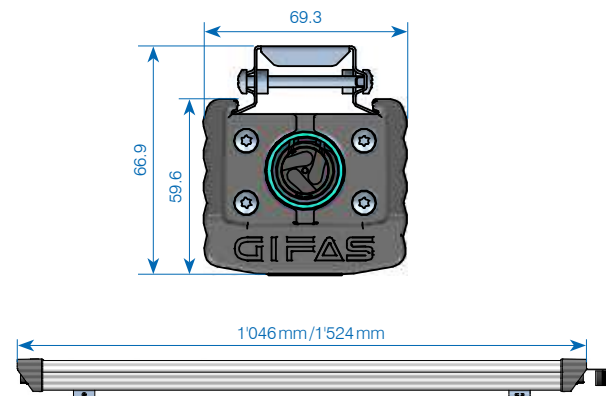

## BetaLUXX BZS

The LED ceiling light BetaLUXX is extremely robust with a high protection class of IP66. Because of the satinised glass the glare can be minimised but still guaranteeing an equal light distribution. The supplied mounting clips simplify installation. Because of this characteristics the BetaLUXX is versatile for utilisation in the industry and other fields harsh environments.

### Technical Data

Voltage:	198 - 264 VAC (176 - 264 VDC)
LED power:	35 W / 55 W
Luminous flux:	3'929 lm / 6'574 lm
Light efficiency LED:	112 lm/W / 120 lm/W
CRI-Index:	Ra > 80
Operating life LED:	L70/B10 > 50'000 h
Protection category:	IP66
Impact resistance:	IK10
Protection class:	II
Operating range of temperature:	-25°C to +40°C
Colour temperature:	4'000 K / 5'000 K
Beam angles:	120°
Material housing:	Aluminium
Housing colour:	grey
Cover:	polycarbonate
Weight:	
- 40:	2'024 g
- 60:	2'857 g
Dimensions H×L×W:	
- 40:	1'046×69.3×59.6 mm
- 60:	1'524×69.3×59.6 mm
Input voltage:	Connection cable (not included with the lighting fixture)

### Dimensions

Accessories / Spare parts	
185329	BetaLUXX extension cable 2×1.5 mm <sup>2</sup> , L=2.5 m, incl. plug and connector
188951	BetaLUXX extension cable 2×1.5 mm <sup>2</sup> , L=3 m, incl. plug and connector
188952	BetaLUXX extension cable 2×1.5 mm <sup>2</sup> , L=5 m, incl. plug and connector
187542	BetaLUXX connection cable 2×1.5 mm <sup>2</sup> , L=5 m, incl. plug T12 and connector
860481	BetaLUXX connection cable 2×1.5 mm <sup>2</sup> , L= 2.5 m, single-sided with connector
860482	BetaLUXX connection cable 2×1.5 mm <sup>2</sup> , L= 5 m, single-sided with connector
183681	Plug 2P, 17.5 A, 250 VAC, IP68, for cable Ø7-12 mm
183680	Connector 2P, 17.5 A, 250 VAC, IP68 for cable Ø7-12 mm
036791	Cable H07RNF, 2×1.5 mm <sup>2</sup> , black, Ø11 mm
196056	BetaLUXX BZS mounting kit