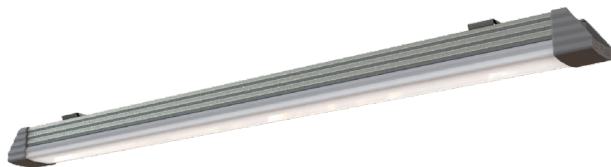

## BetaLUXX BZS

The LED ceiling light BetaLUXX is extremely robust with a high protection class of IP66. Because of the satinised glass the glare can be minimised but still guaranteeing an equal light distribution. The supplied mounting clips simplify installation. Because of this characteristics the BetaLUXX is versatile for utilisation in the industry and other fields harsh environments.

### Technical Data

Voltage:	198 - 264 VAC (176 - 264 VDC)
LED power:	35 W / 55 W
Luminous flux:	3'929 lm / 6'574 lm
Light efficiency LED:	112 lm/W / 120 lm/W
CRI-Index:	Ra > 80
Operating life LED:	L70/B10 > 50'000 h
Protection category:	IP66
Impact resistance:	IK10
Protection class:	II
Operating range of temperature:	-25°C to +40°C
Colour temperature:	4'000 K / 5'000 K
Beam angles:	120°
Material housing:	Aluminium
Housing colour:	grey
Cover:	polycarbonate
Weight:	
- 40:	2'024 g
- 60:	2'857 g
Dimensions H×L×W:	
- 40:	1'046×69.3×59.6 mm
- 60:	1'524×69.3×59.6 mm
Input voltage:	Connection cable (not included with the lighting fixture)

Luminaire tested and certified by the Federal Agency for Civil Protection (Switzerland) with BZS approval: For use in civil defence facilities, shelters, escape and safety tunnels as well as safety-relevant buildings.

### Features

- high efficiency and uniformity of illuminance
- robust
- power-saving (low power/energy consumption with high light power)
- easy mounting with mounting kit (included in delivery)
- stainless spring steel (1.4301) mounting bracket
- pluggable
- with feed-through wiring